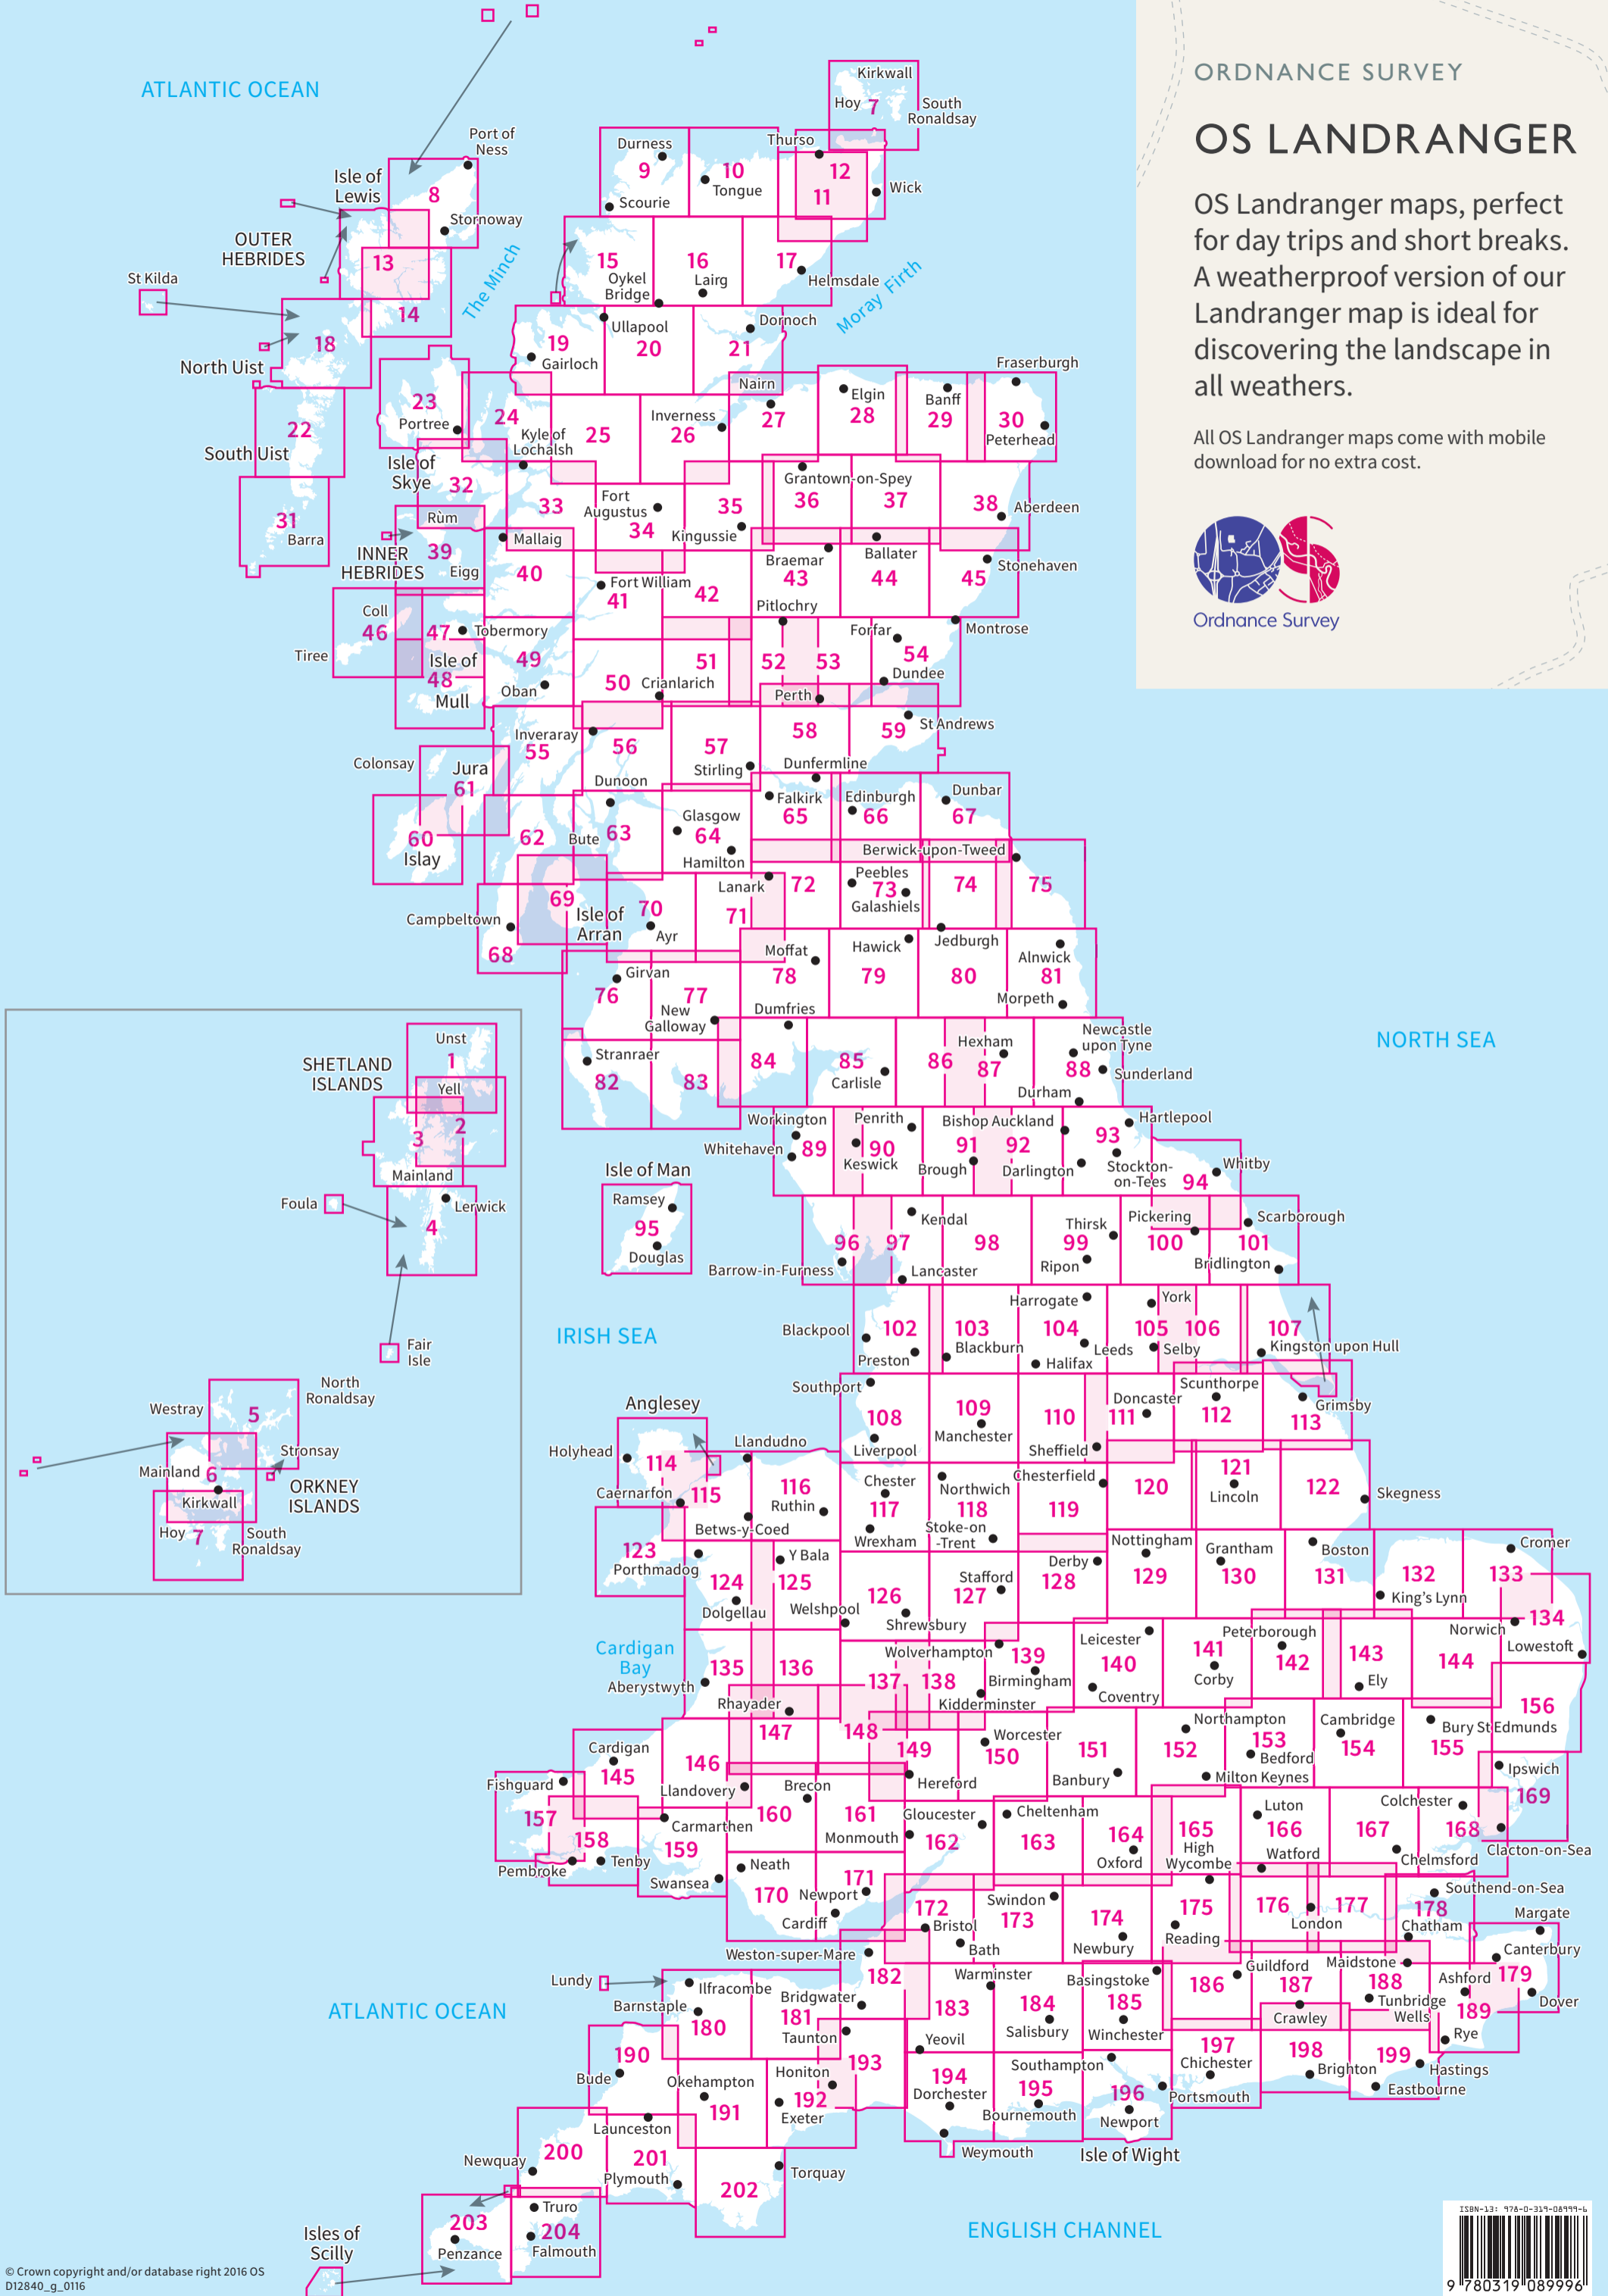

ATLANTIC OCEAN

ORDNANCE SURVEY

# OS LANDRANGER

OS Landranger maps, perfect for day trips and short breaks. A weatherproof version of our Landranger map is ideal for discovering the landscape in all weathers.

All OS Landranger maps come with mobile download for no extra cost.

# OS EXPLORER

OS Explorer, the most detailed maps for enjoying the outdoors. A weatherproof version of our Explorer map is ideal for discovering the landscape in all weathers.

All Outdoor Leisure and OS Explorer maps come with mobile download for no extra cost.